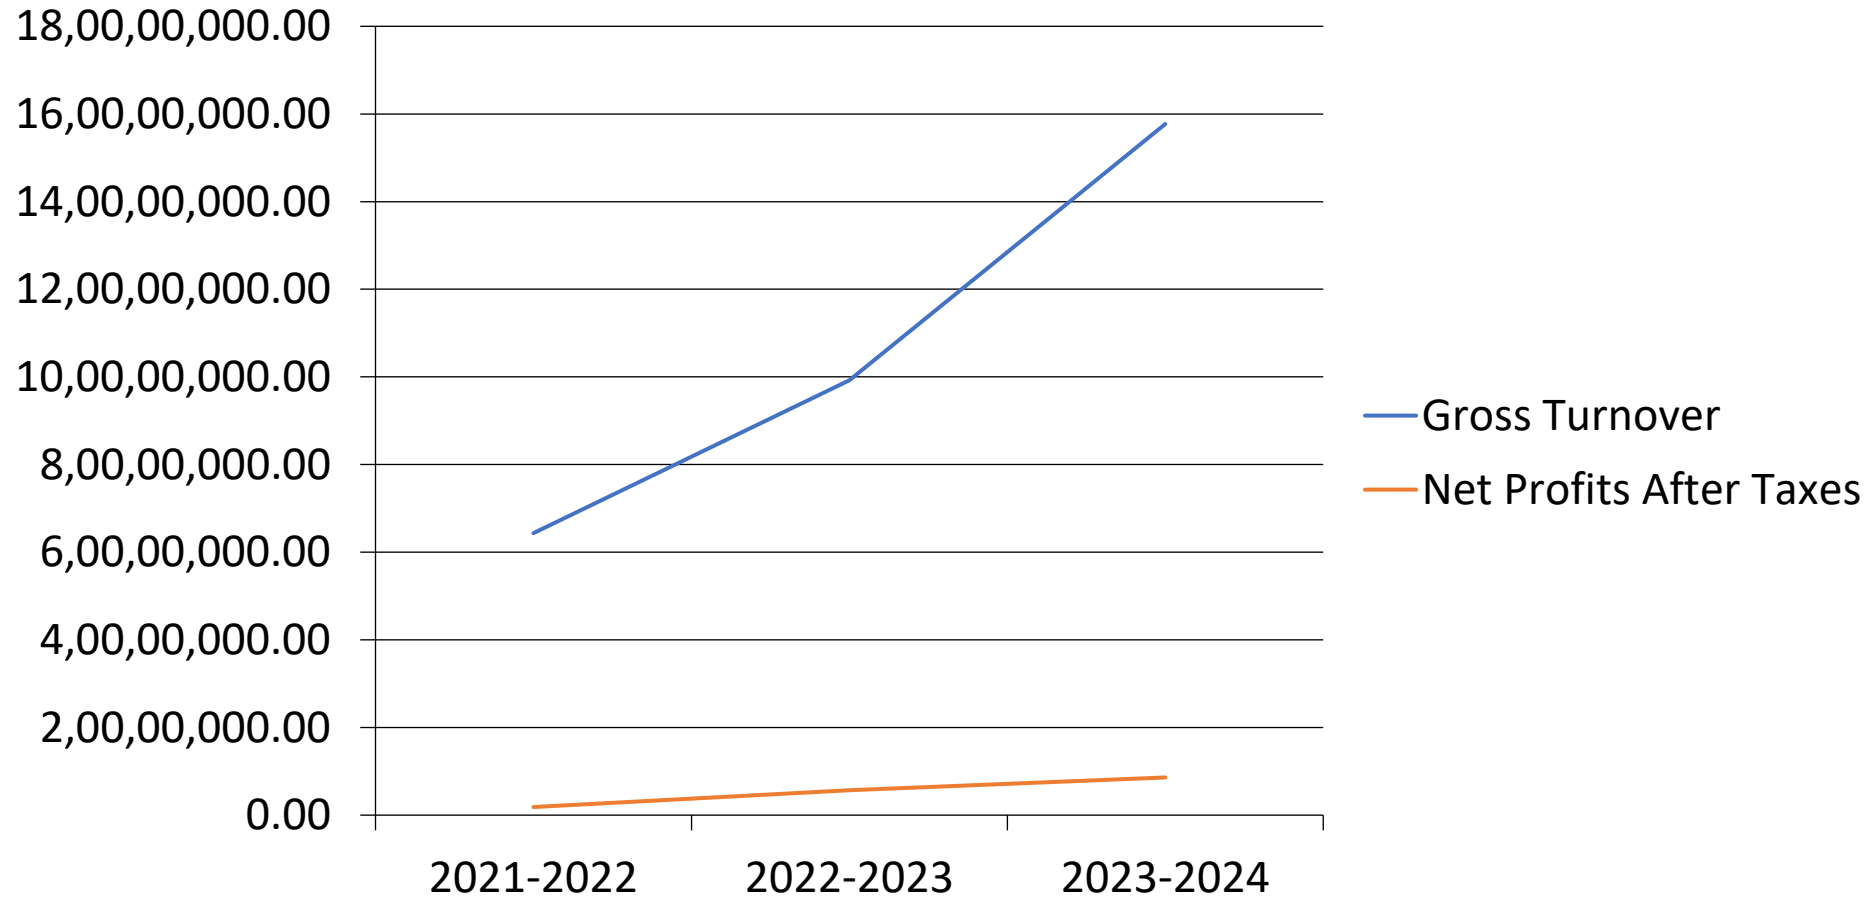

Revenue and Profit Trends