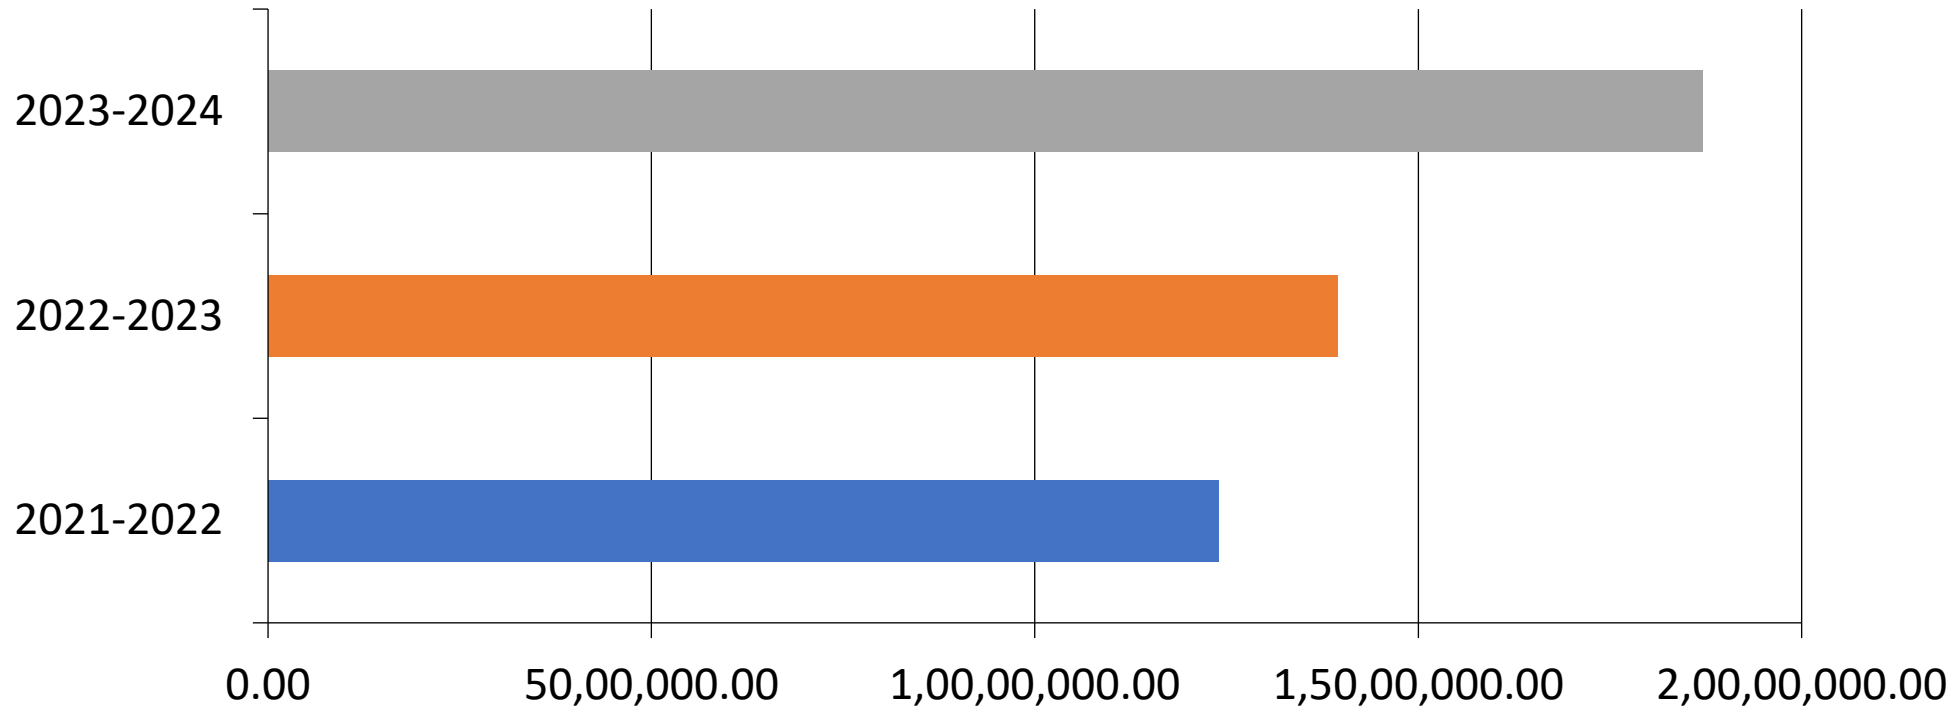

Liquidity Analysis

Liquidity

Conclusion

- The company's total assets and net worth have shown significant growth over three years.
- Revenue and net profits have been consistently increasing, reflecting strong profitability.
- Liquidity levels have improved, indicating better short-term financial stability.
- Overall, Dhansri Infrac Private Limited has demonstrated robust financial performance.